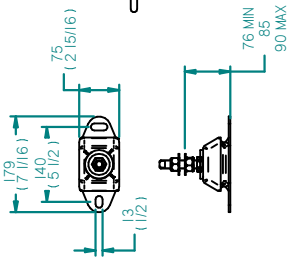

FLEXIBLE MOUNT

VIEW FROM FUEL SIDE

REV	DESCRIPTION	DATE	APPD	DRAWN
01				

NOTES

TITLE: **BETA28/BETA30 HEAT EXCHANGE SEA PROP 60**

DIMENSIONS IN MM (INCH) DO NOT SCALE

PART FILE NAME: 100-06932 BD1005-HE SEA PROP 60.88mm

BETA MARINE LTD. WATERWELL, GLOUCESTER, GL2 2AD, UK

TELE: (01452) 723492 FAX: (01452) 728166

DRAWN BY: TW AS

CHECKED BY: LT

SCALE: 1 of 1

DWG NO: **100-06932**

REV: **01**

DATE: **01/12/2010**