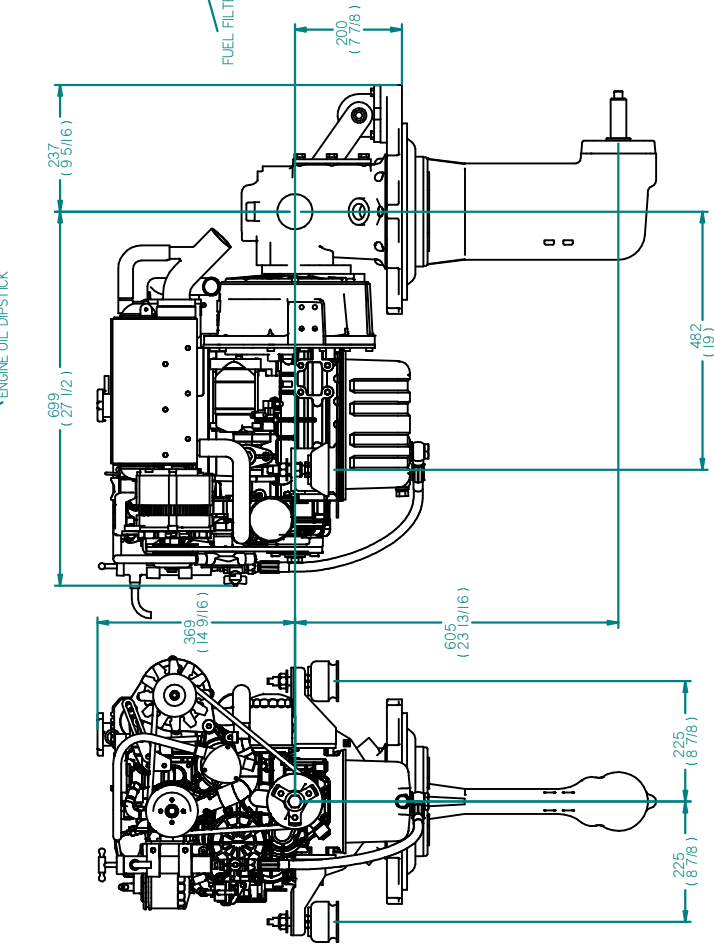

FLEXIBLE MOUNT

VIEW FROM FUEL SIDE

REV	DESCRIPTION	DATE	APPD	DRAWN
01				

NOTES

TITLE: **BETA28/BETA30 HEAT EXCHANGE SEA PROP 60**

DIMENSIONS IN MM (INCH) DO NOT SCALE

PART FILE NAME: 100-06932 BD1005-HE SEA PROP 60.88mm

BETA MARINE LTD. WATERWELL, GLOUCESTER, GL2 2AD, UK

TELE: (01452) 723492 FAX: (01452) 728166

DRAWN BY: TW AS

CHECKED BY: LT

SCALE: 1 of 1

DWG NO: **100-06932**

REV: **01**

DATE: **01/12/2010**