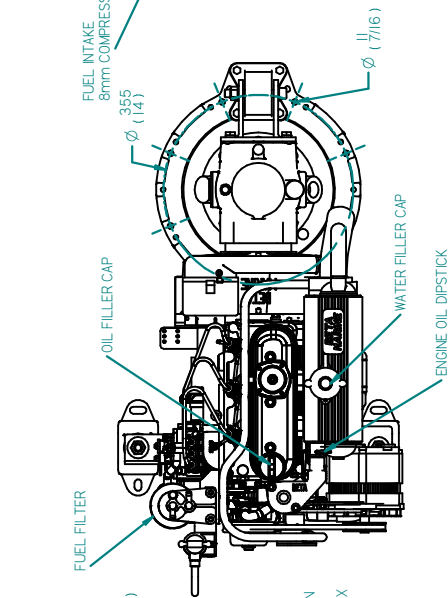

FLEXIBLE MOUNT

VIEW FROM FUEL SIDE

REV	DESCRIPTION	DATE	APPD	DRAWN
01				

NOTES

TITLE: **BETA28/BETA30 HEAT EXCHANGE SEA PROP 60**

DIMENSIONS IN MM (INCH) DO NOT SCALE

PART FILE NAME: 100-06932 BD1005-HE SEA PROP 60.88mm

BETA MARINE LTD. WATERWELL, GLOUCESTER, GL2 2AD, UK

TELE: (01452) 723492 FAX: (01452) 728166

DRAWN BY: TW AS

CHECKED BY: LT

SCALE: 1 of 1

DWG NO: **100-06932**

REV: **01**

DATE: **01/12/2010**