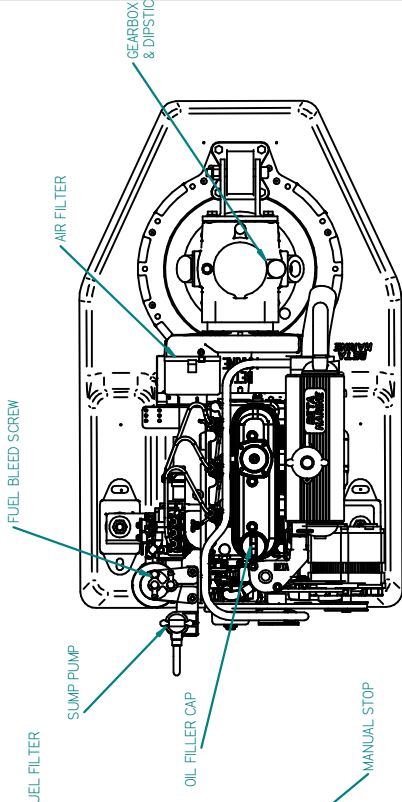

FLEXIBLE MOUNT

VIEW FROM FUEL SIDE

REV	DESCRIPTION	DATE	APPD	DRAWN
01				

NOTES

TITLE: **BETA28/BETA30 HEAT EXCHANGE SEA PROP 60**

DIMENSIONS IN MM (INCH) DO NOT SCALE

PART FILE NAME: 100-06932 BD1005-HE SEA PROP 60.88mm

BETA MARINE LTD. WATERWELL, GLOUCESTER, GL2 2AD, UK

TELE: (01452) 723492 FAX: (01452) 728166

DRAWN BY: TW AS

CHECKED BY: LT

SCALE: 1 of 1

DWG NO: **100-06932**

REV: **01**

DATE: **01/12/2010**