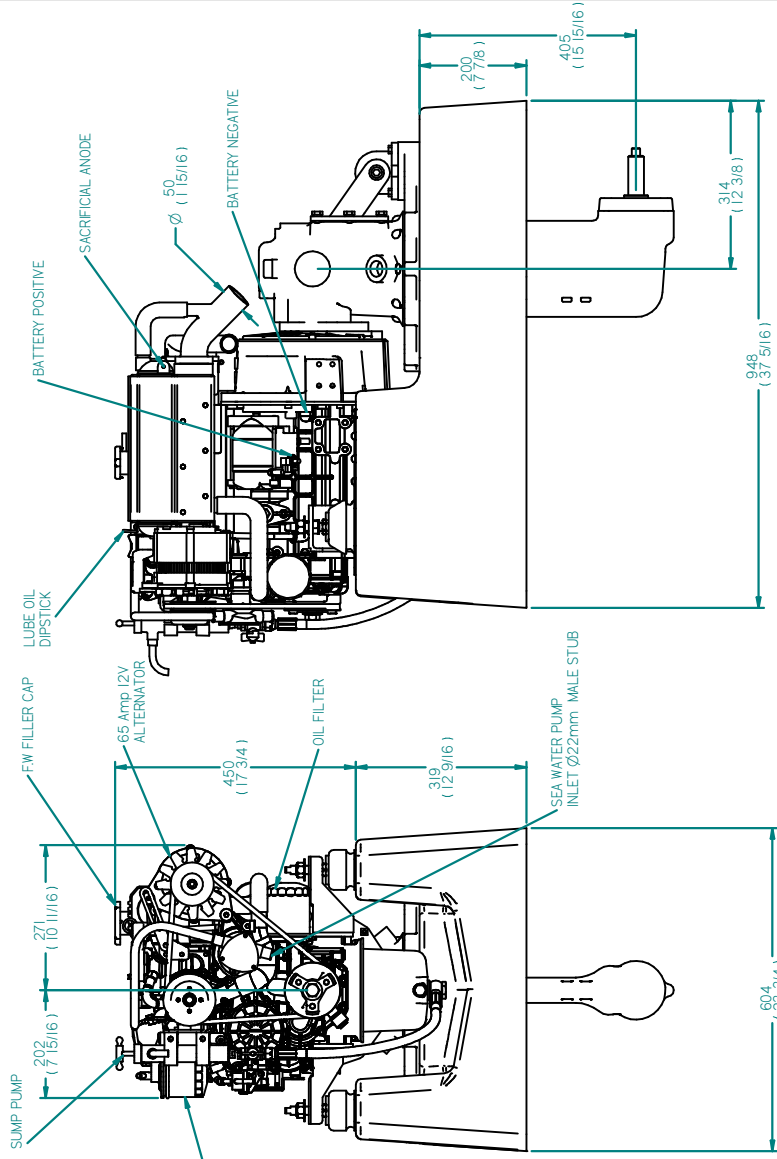

FLEXIBLE MOUNT

VIEW FROM FUEL SIDE

REV	DESCRIPTION	DATE	APPD	DRAWN
01				

NOTES

TITLE: **BETA28/BETA30 HEAT EXCHANGE SEA PROP 60**

DIMENSIONS IN MM (INCH) DO NOT SCALE

PART FILE NAME: 100-06932 BD1005-HE SEA PROP 60.88mm

BETA MARINE LTD. WATERWELL, GLOUCESTER, GL2 2AD, UK

TELE: (01452) 723492 FAX: (01452) 728166

DRAWN BY: TW AS

CHECKED BY: LT

SCALE: 1 of 1

DWG NO: **100-06932**

REV: **01**

DATE: **01/12/2010**